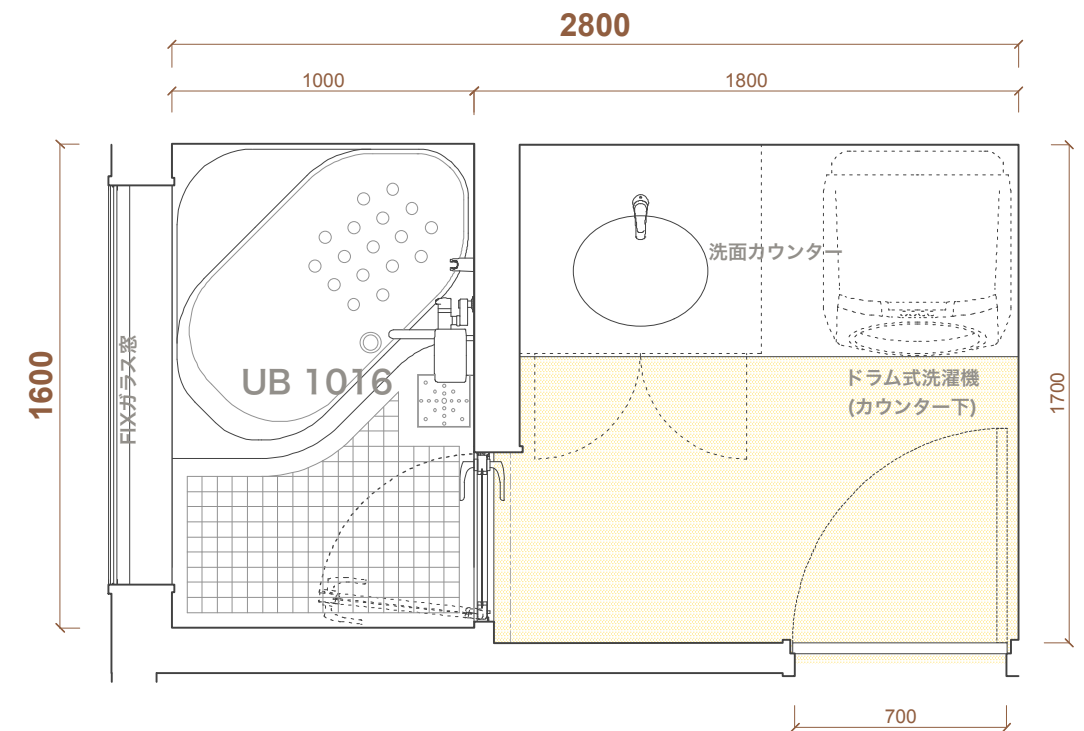

for Residence

With washing machine

NARROW-FRONTAGE  
PLAN

SQUARE  
PLAN

1014

3.4㎡

4.2㎡

1016

3.6㎡

4.7㎡