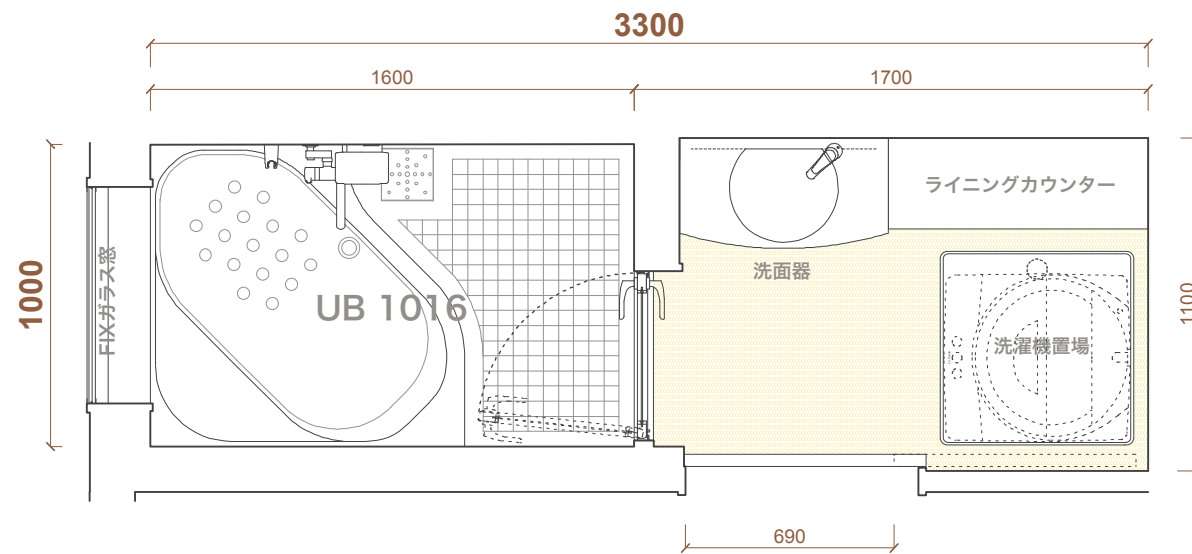

for Residence

With washing machine

NARROW-FRONTAGE  
PLAN

SQUARE  
PLAN

1014

3.4㎡

4.2㎡

1016

3.6㎡

4.7㎡