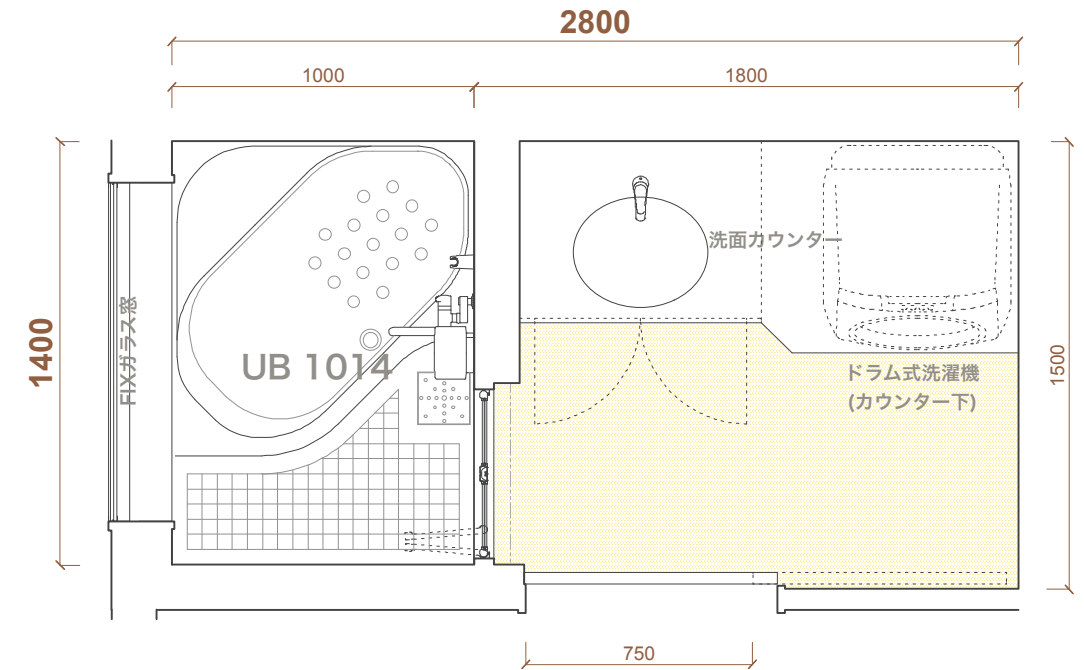

for Residence

With washing machine

NARROW-FRONTAGE  
PLAN

SQUARE  
PLAN

1014

3.4㎡

4.2㎡

1016

3.6㎡

4.7㎡