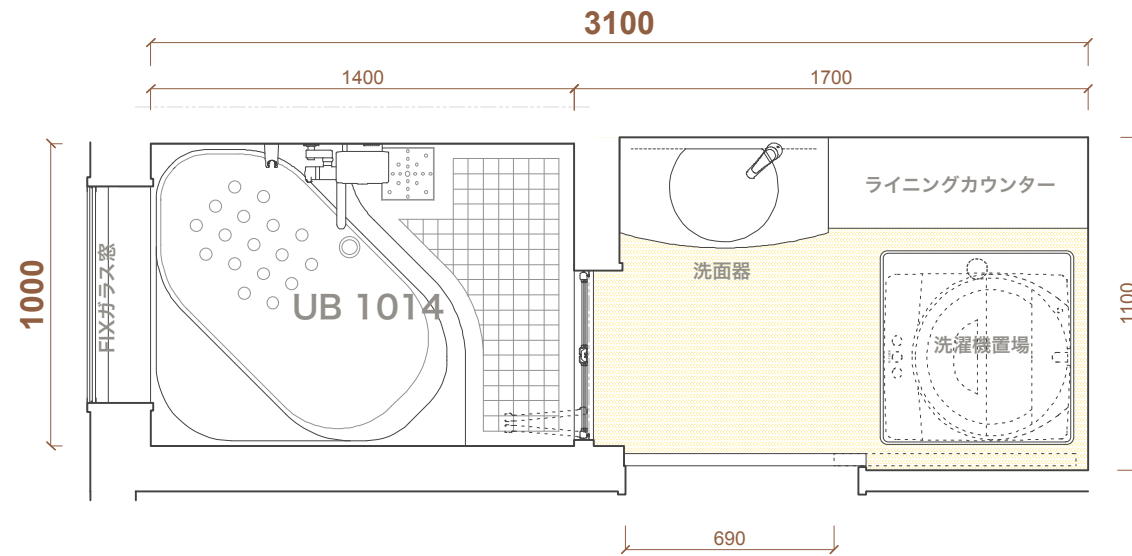

for Residence

With washing machine

NARROW-FRONTAGE  
PLAN

SQUARE  
PLAN

1014

3.4㎡

4.2㎡

1016

3.6㎡

4.7㎡